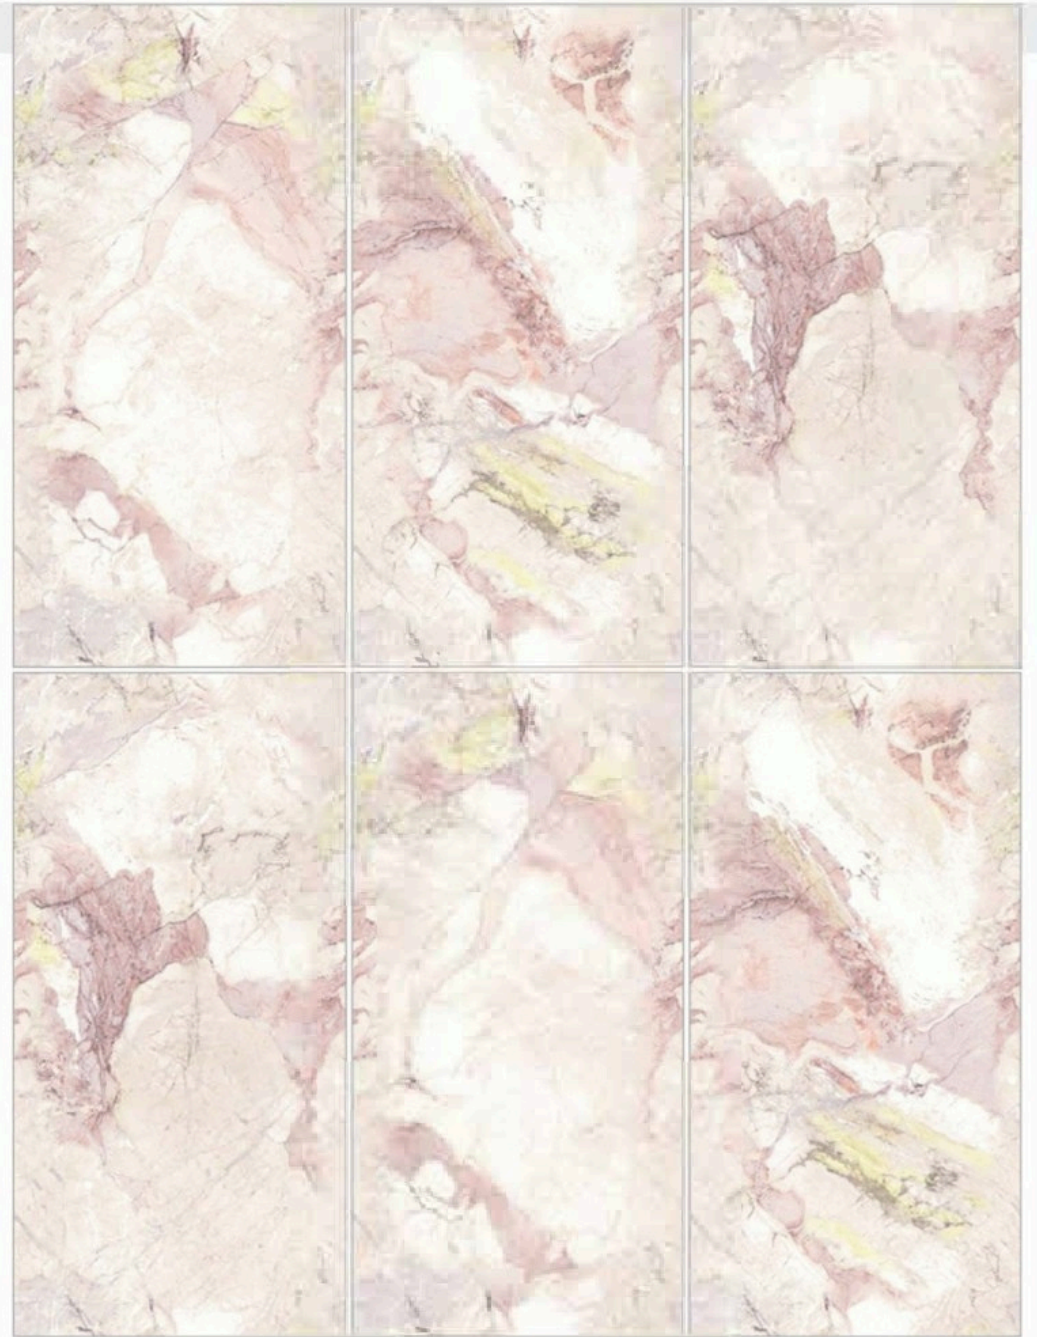

Below And Sides

CLASSIC AURORA

SIZE
600x1200 MM

FINISH
MATT CARVING

RANDOM

03

CLASSIC AURORA

Below And Sides