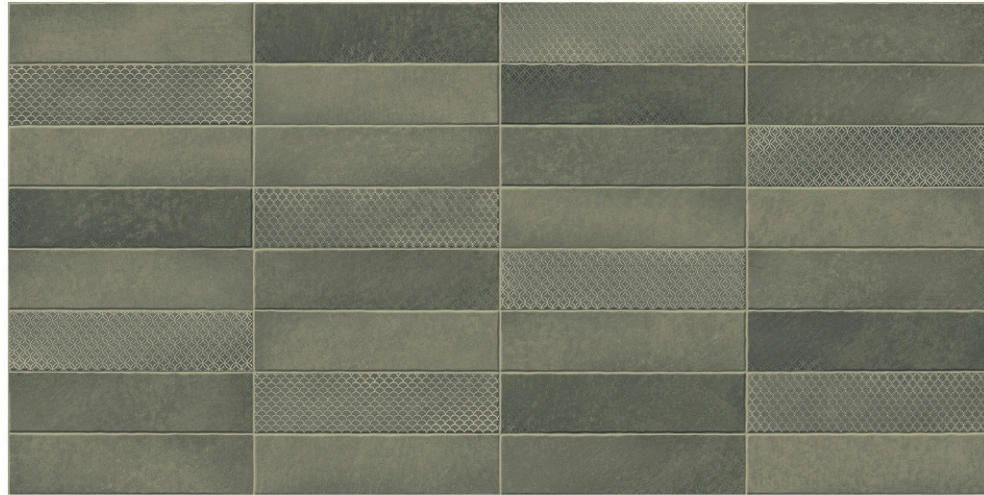

Below And Sides

Design

URBAN COTTA & DECOR

SIZE
600x1200 MM

FINISH
MATT