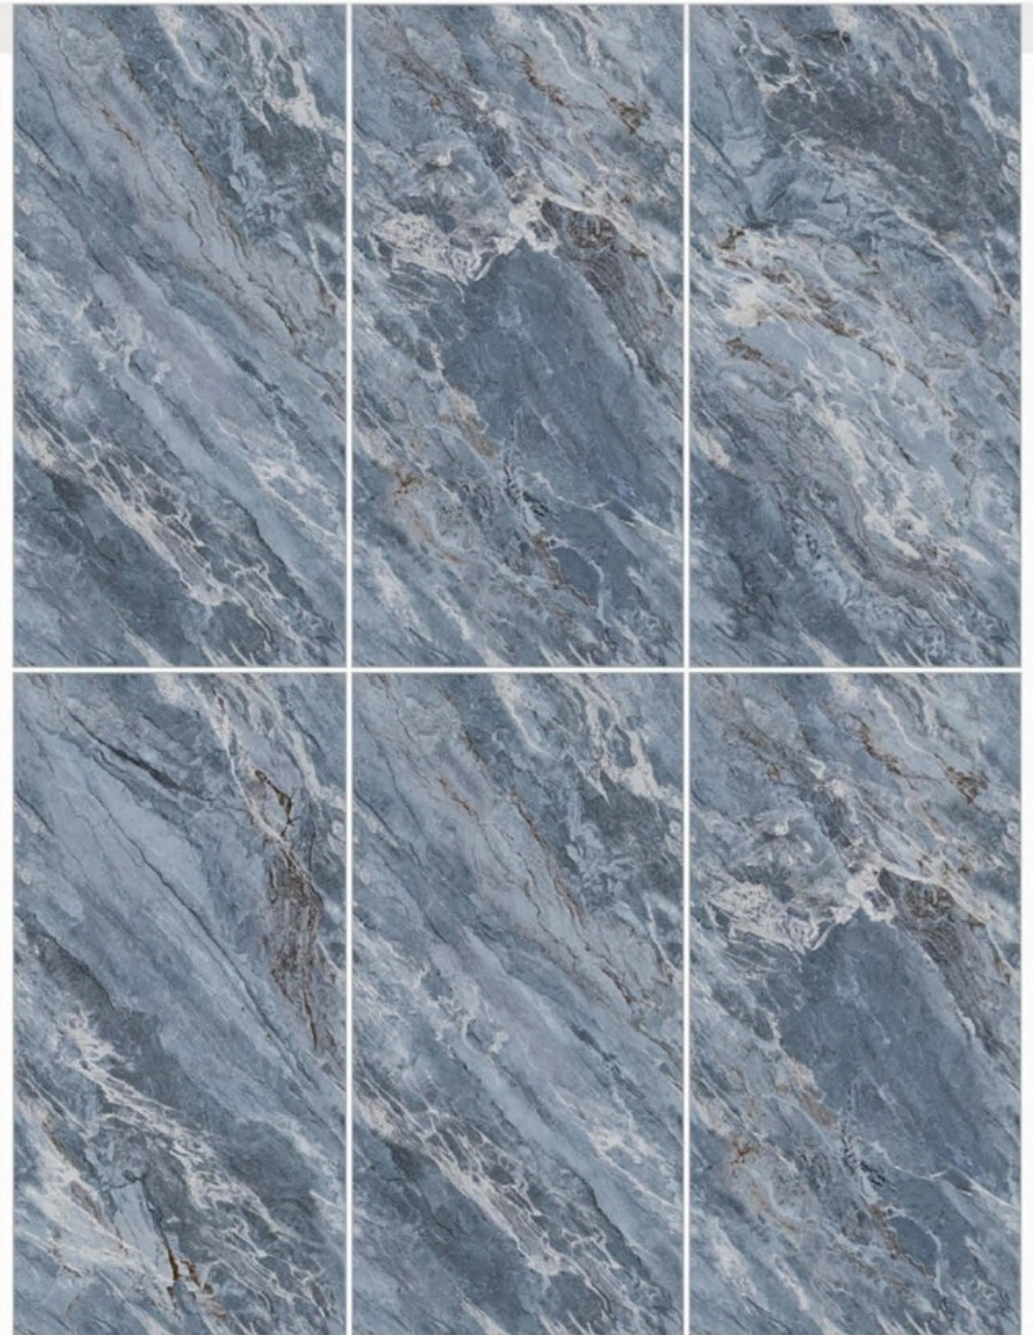

Below And Sides

ICE TEAL

SIZE
600x1200 MM

FINISH
MATT CARVING

RANDOM
04