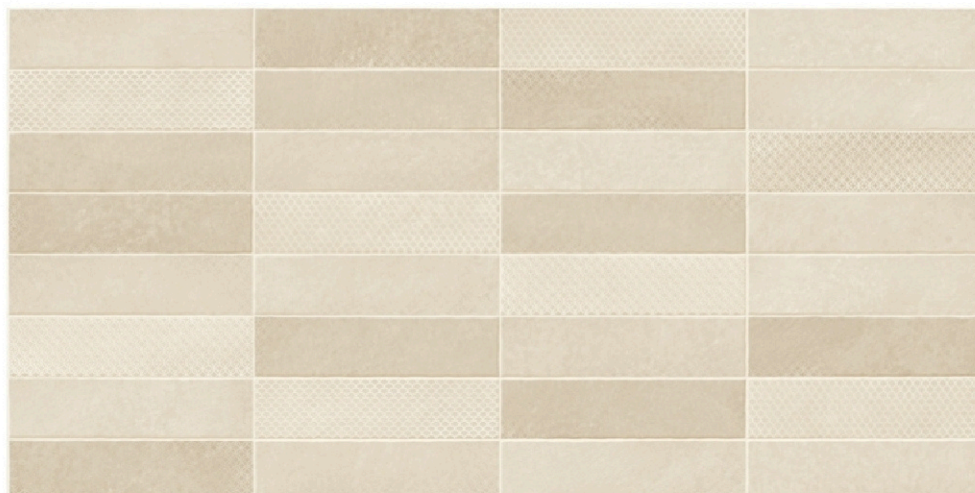

Below And Sides

Design

URBAN BEIGE & DECOR

SIZE
600x1200 MM

FINISH
MATT