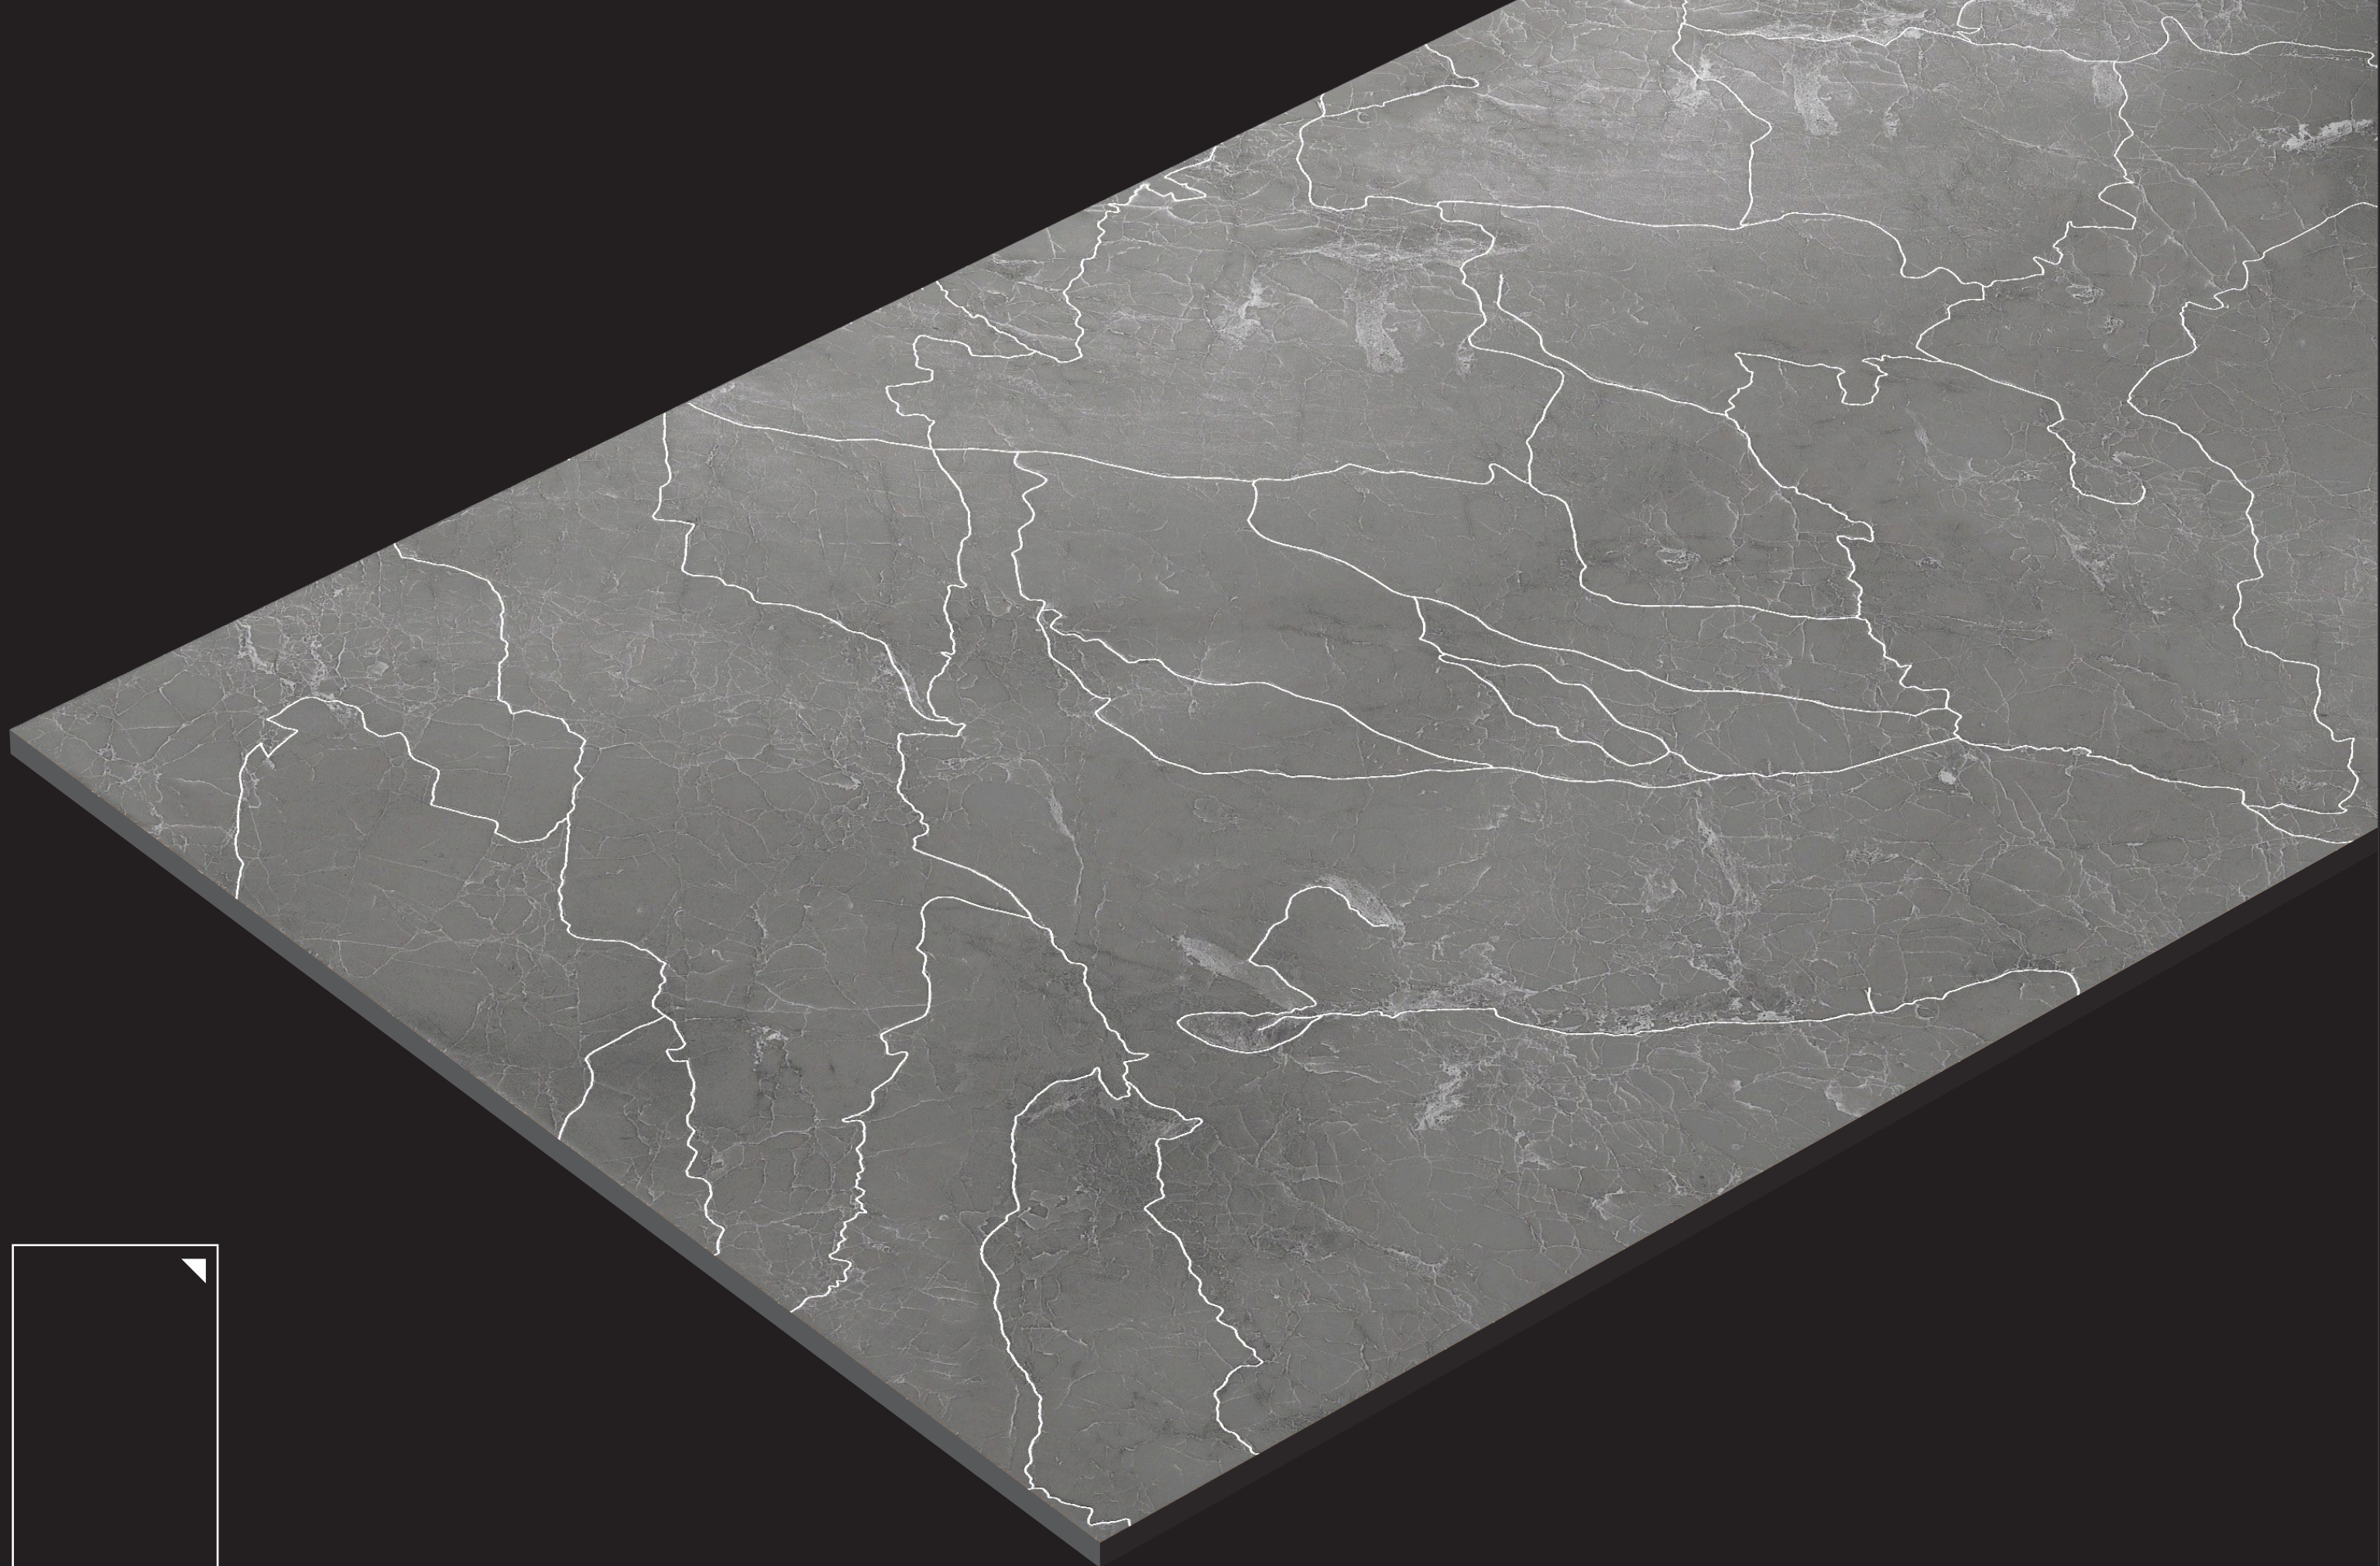

# Below And Sides

DESIGN

**VE RONA  
WHITE**

SIZE

**600X  
1200MM  
ENDLESS**

SIZE

**VELVET  
WITH PLATINO**

**VERONA WHITE**