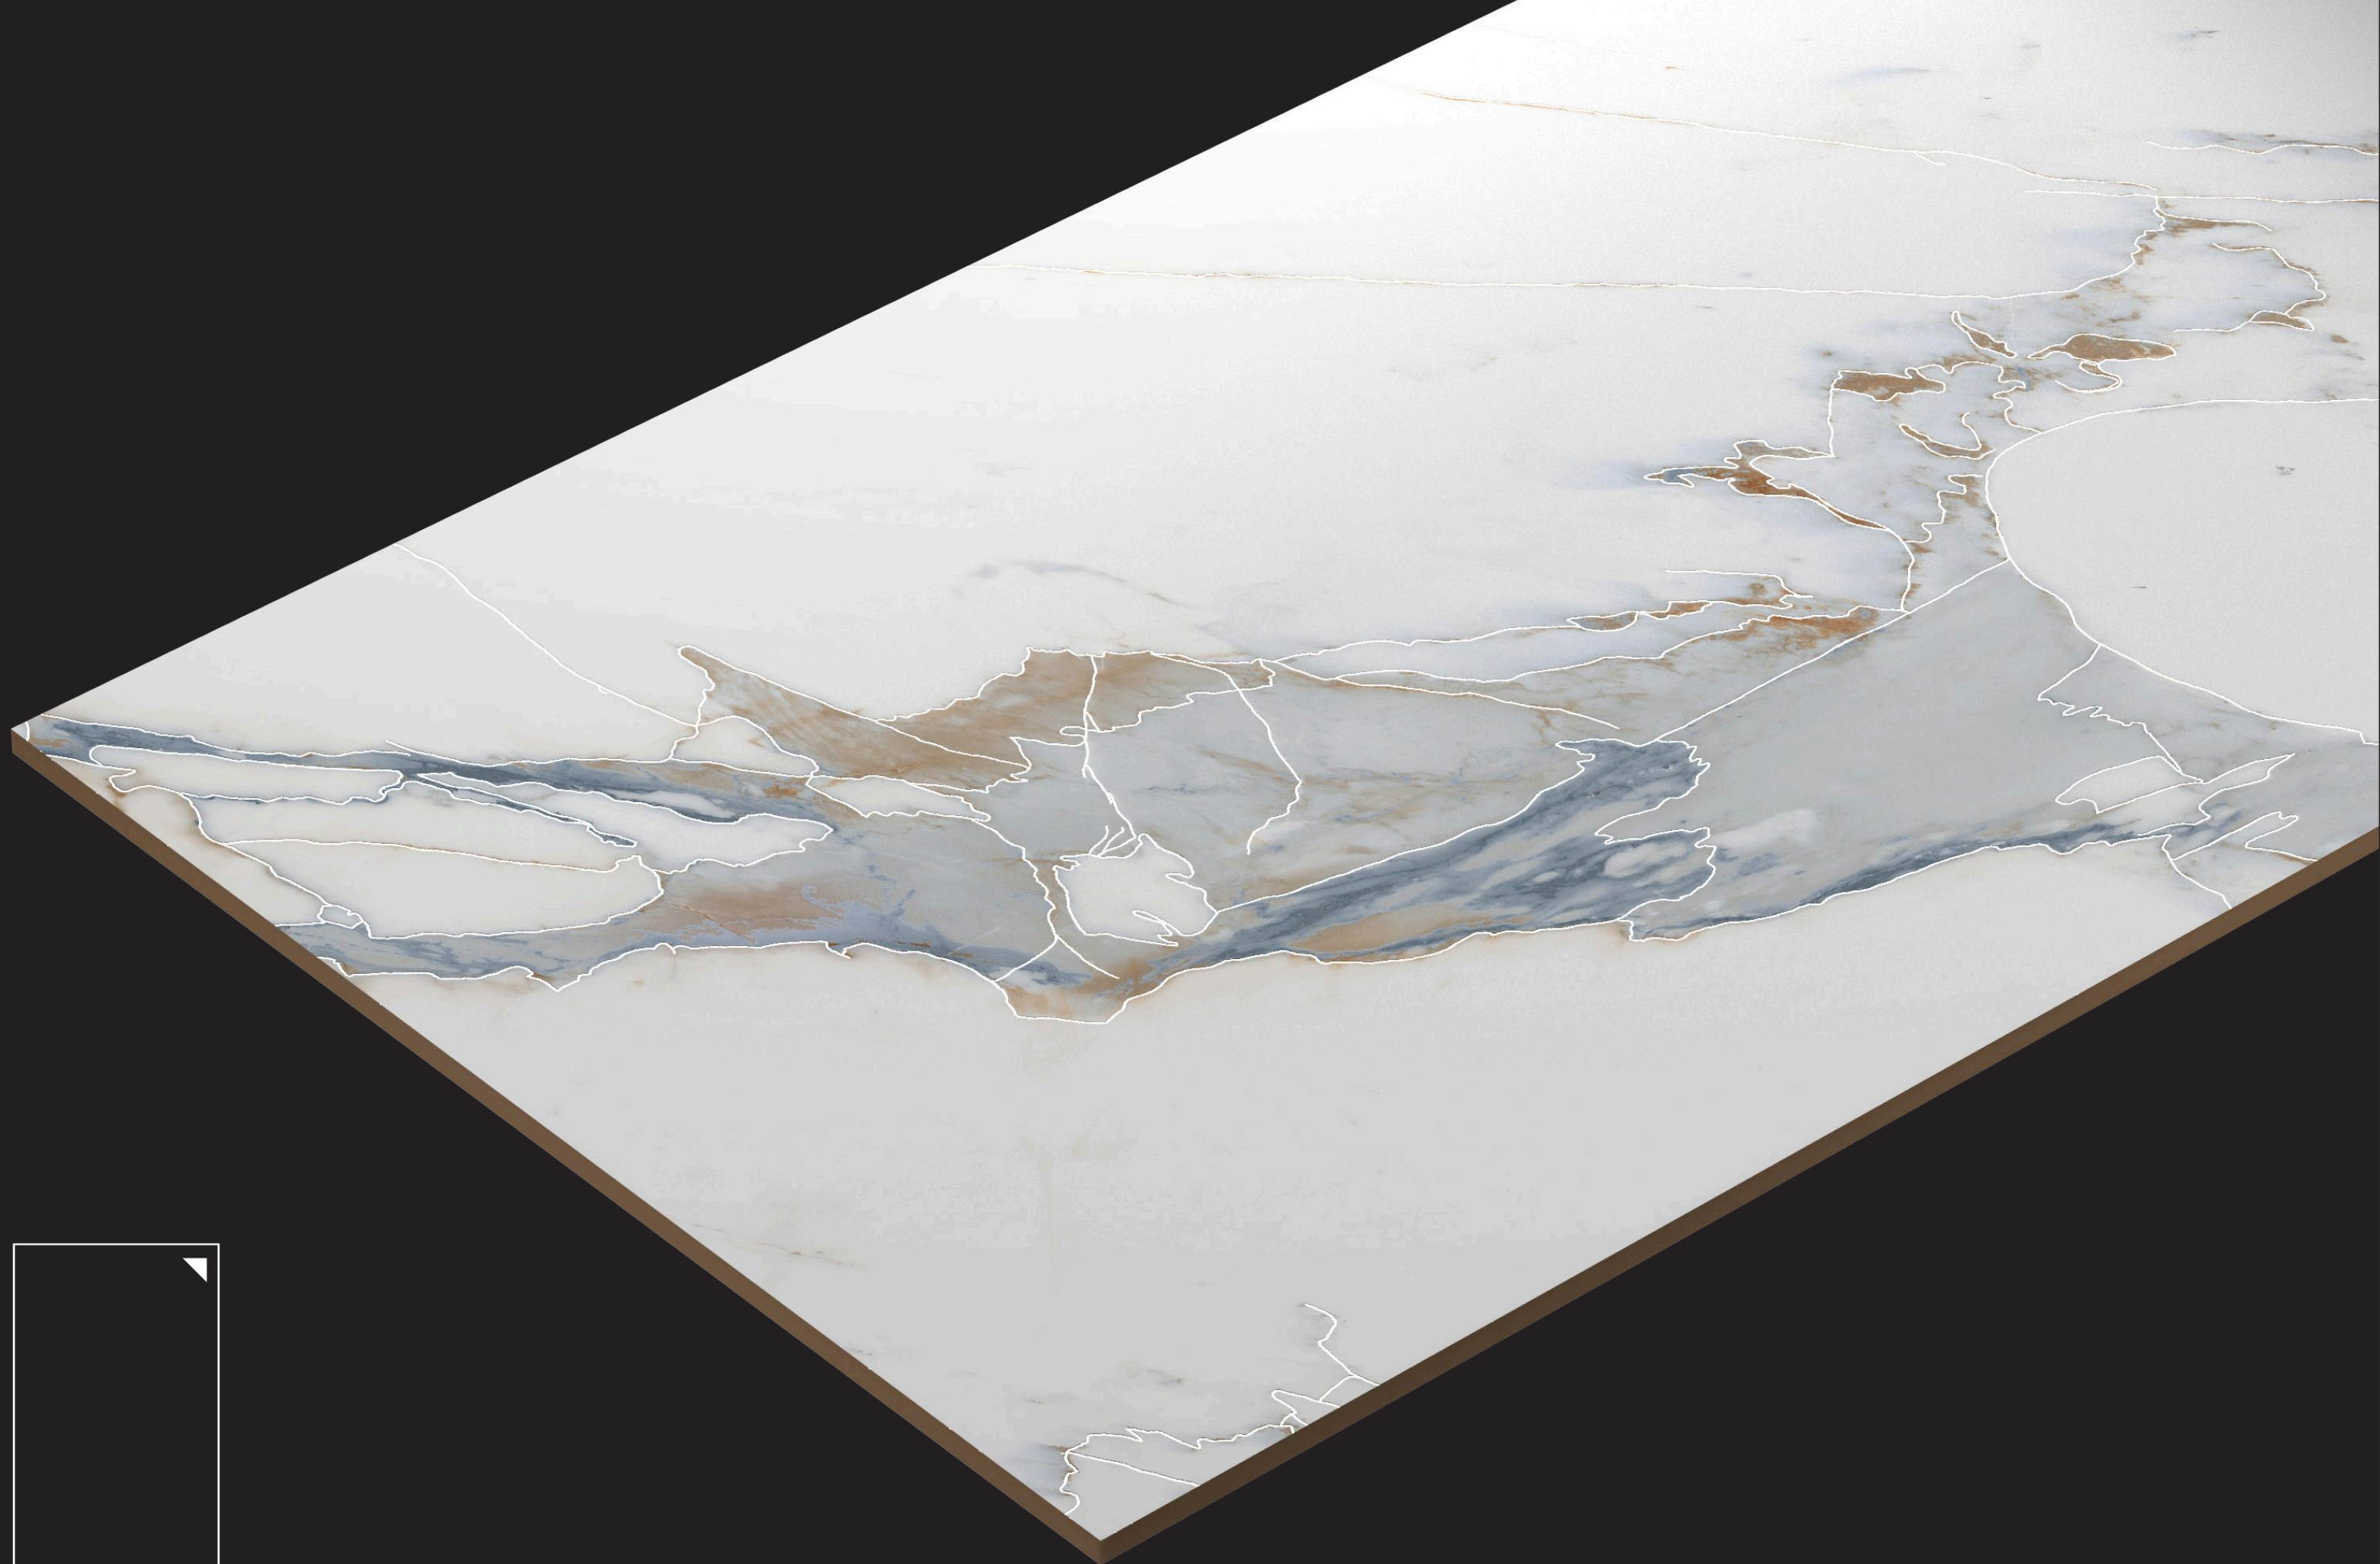

# Below And Sides

600 x 1200 MM

600x  
1200MM

**PARISIAN WHITE**

RANDOM 04

# Below And Sides

DESIGN

**PARISIAN  
WHITE**

SIZE

**600X  
1200MM**

SIZE

**VELVET  
WITH PLATINO**

**PARISIAN WHITE**

# Below And Sides

DESIGN

**RAMANI  
WHITE**

SIZE

**600X  
1200MM**

SIZE

**VELVET  
WITH PLATINO**

RAMANI WHITE

# Below And Sides

DESIGN

**VE RONA  
WHITE**

SIZE

**600X  
1200MM  
ENDLESS**

SIZE

**VELVET  
WITH PLATINO**

**VERONA WHITE**